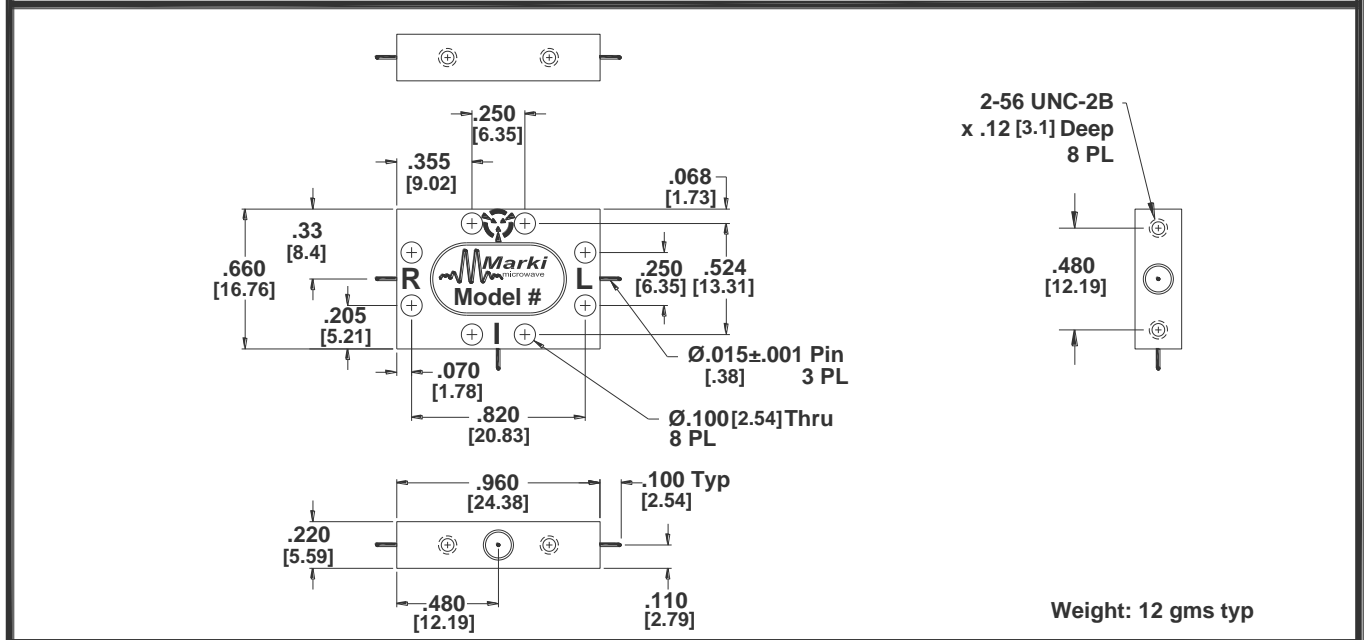

## C-Style Mixer Outline

Projection		$XXX = \pm .005$ $XX = \pm .02$
	Inch [mm]	