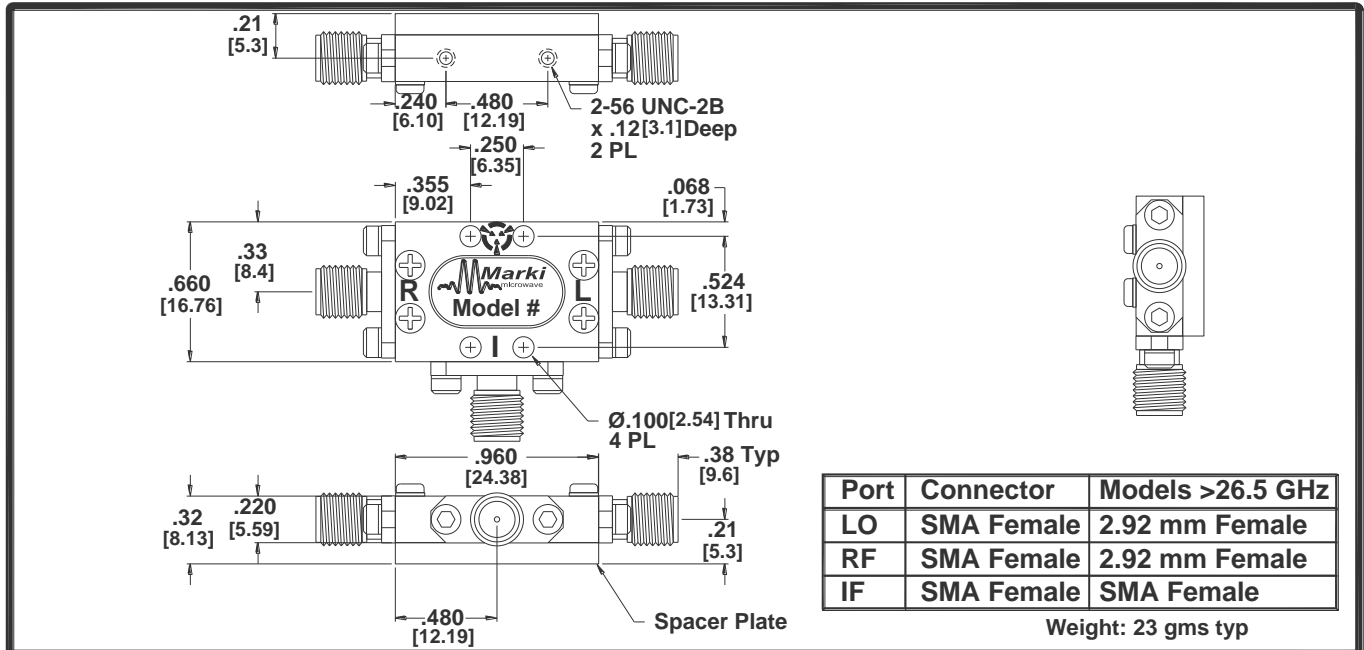

## C-Style Mixer Outline

Projection		$XXX = \pm .005$ $XX = \pm .02$
	Inch [mm]	