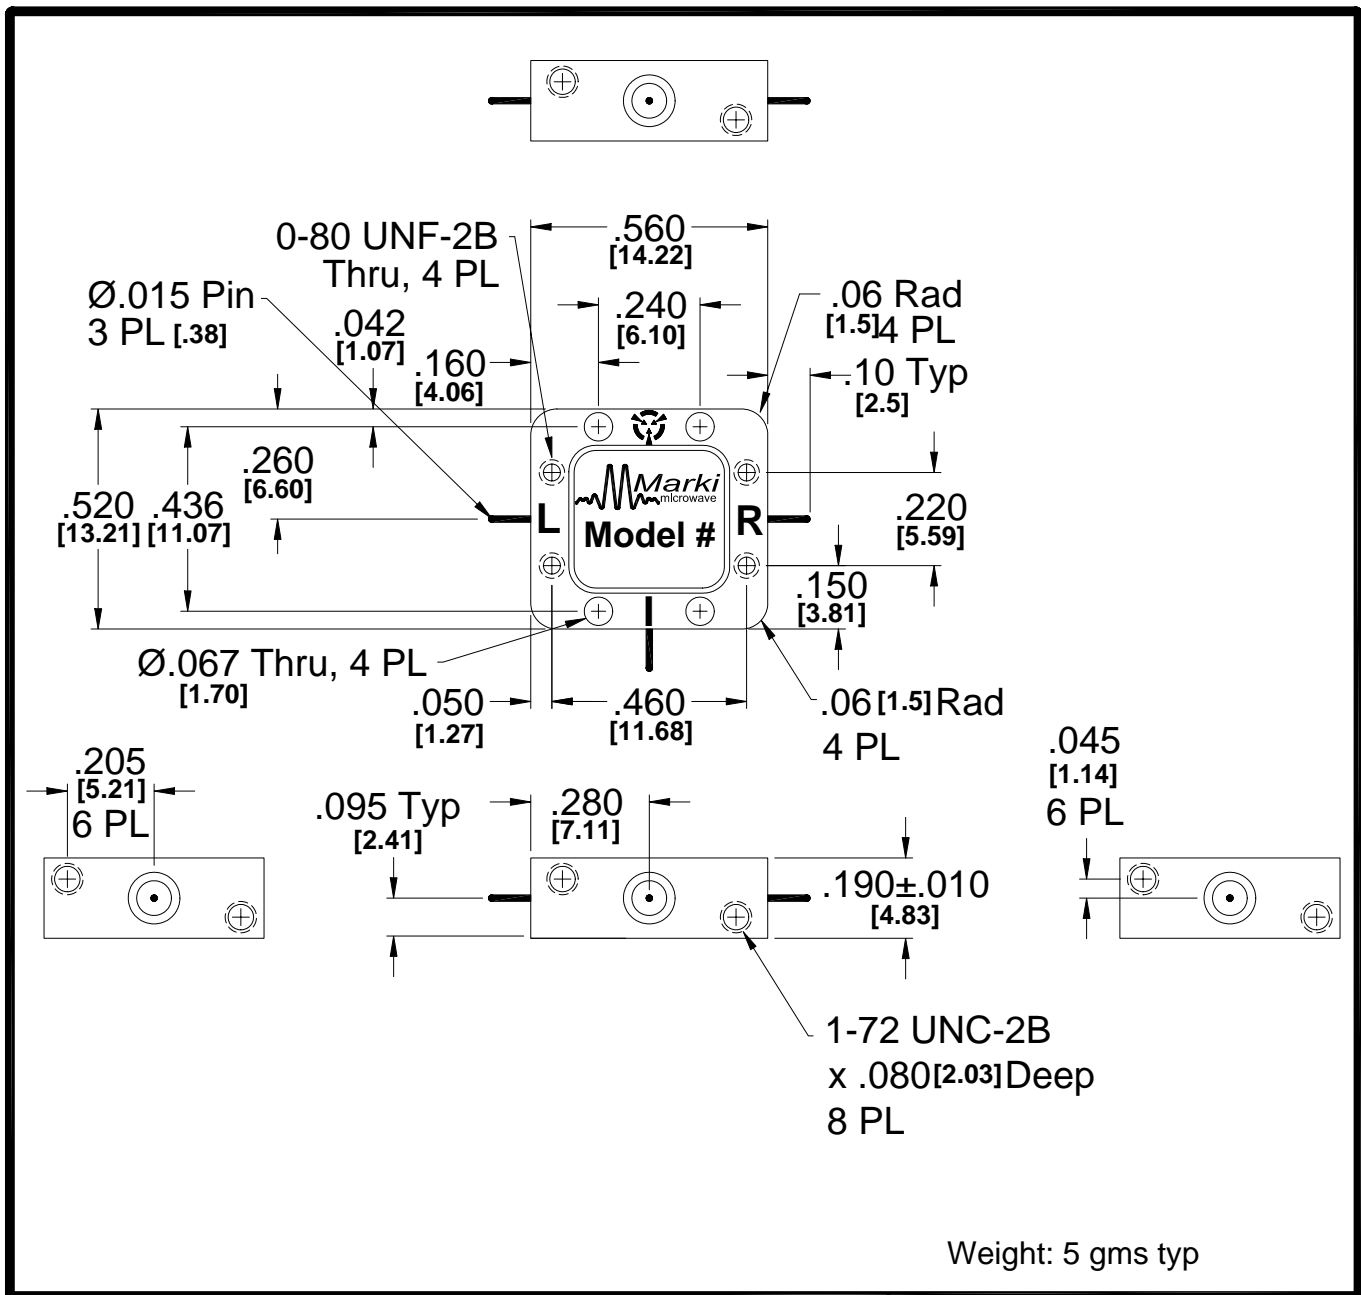

215 Vineyard Court, Morgan Hill, CA 95037
 PHONE (408) 778-4200 FAX (408) 778-4300
 Website: MarkiMicrowave.com

R-Style Mixer Outline

XXX=±.005
 XX=±.02