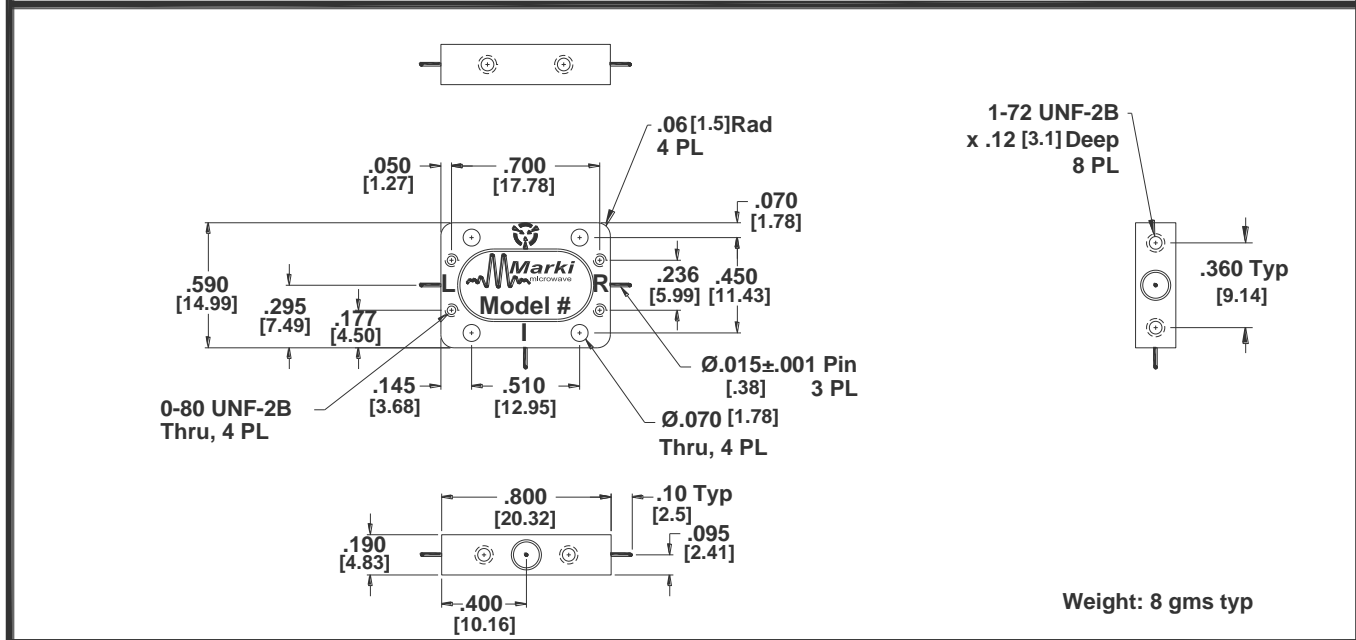

215 Vineyard Court, Morgan Hill, CA 95037
 PHONE (408) 778-4200 FAX (408) 778-4300
 Website: MarkiMicrowave.com

B-Style Mixer Outline

Projection		XXX=±.005 XX=±.02
	Inch [mm]	