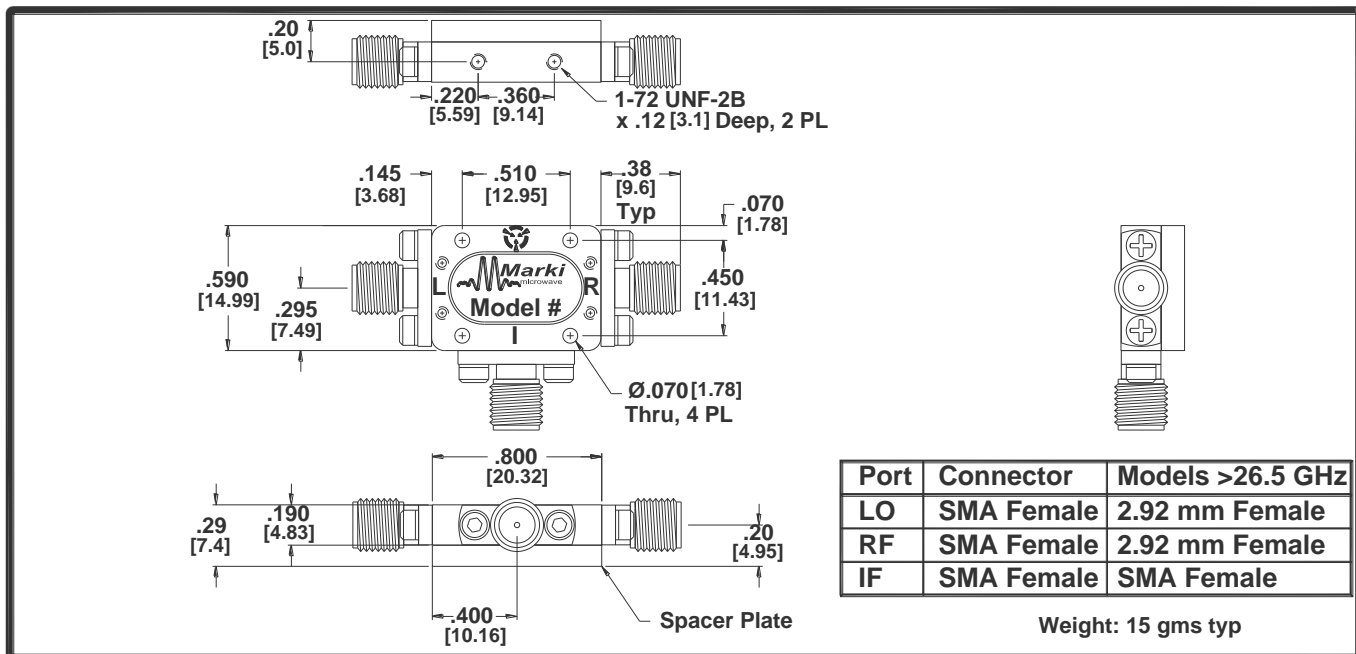

215 Vineyard Court, Morgan Hill, CA 95037
 PHONE (408) 778-4200 FAX (408) 778-4300
 Website: MarkiMicrowave.com

B-Style Mixer Outline

Projection		XXX=±.005 XX=±.02
	Inch [mm]	