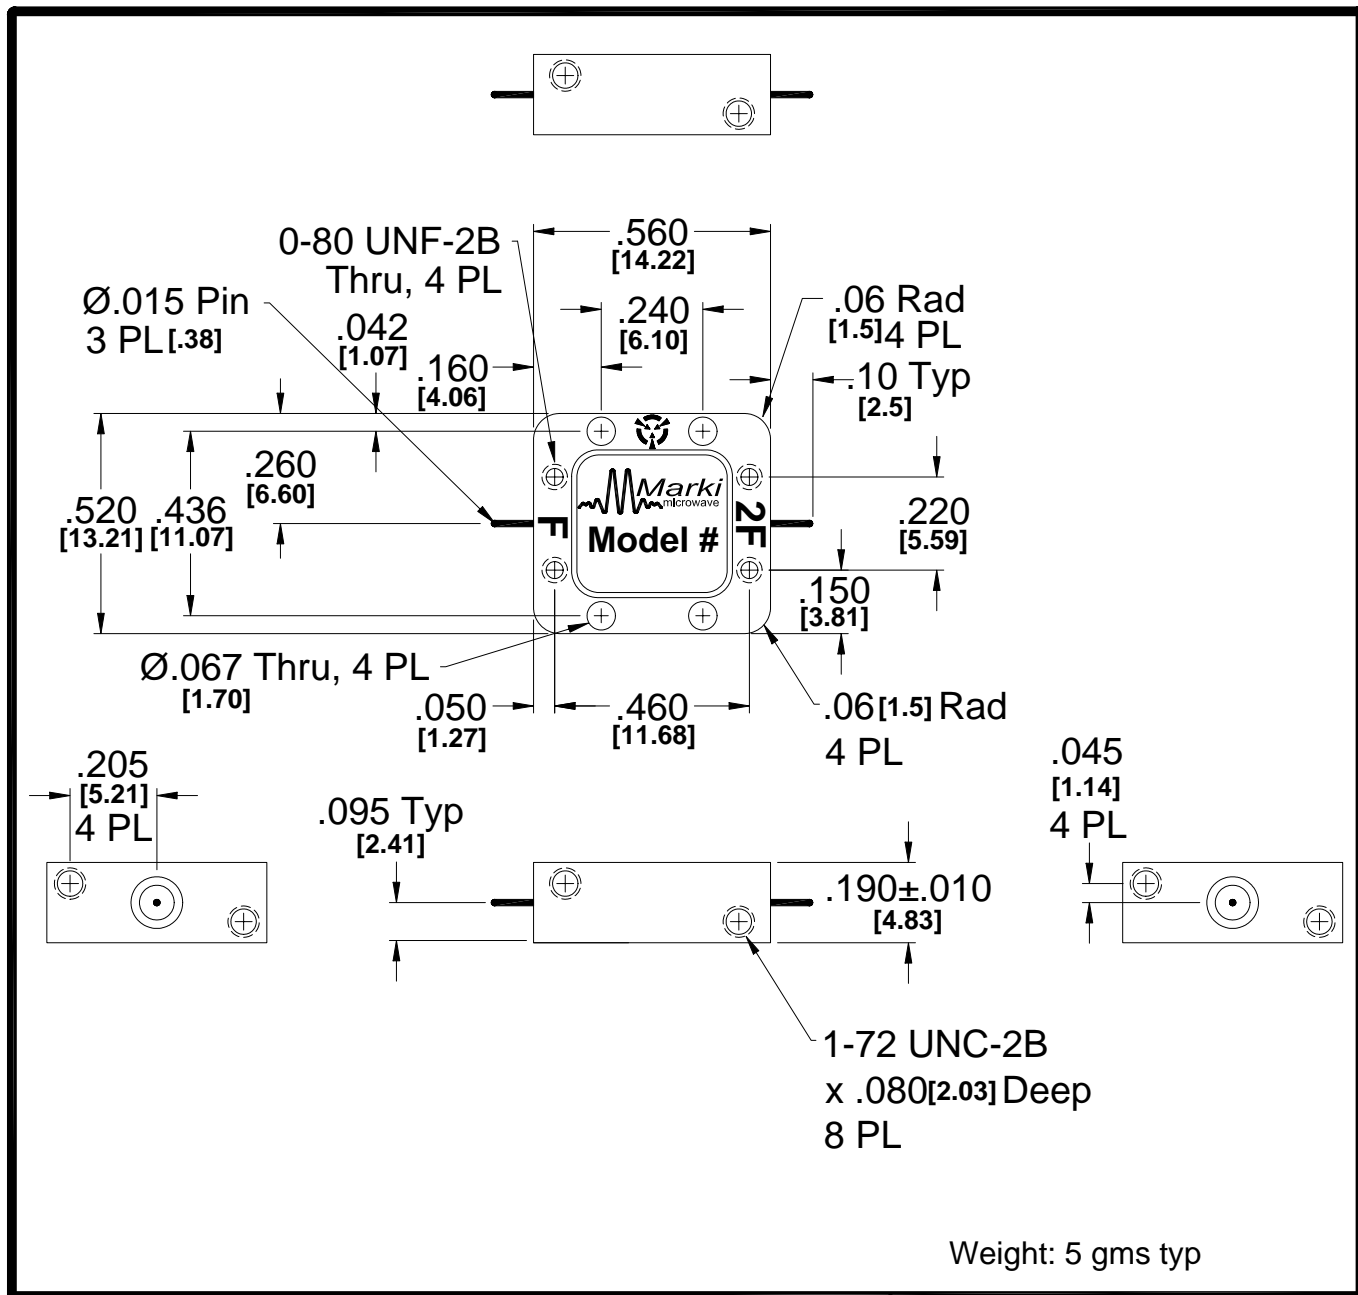

## R-Style Doubler Outline

XXX=±.005  
 XX=±.02