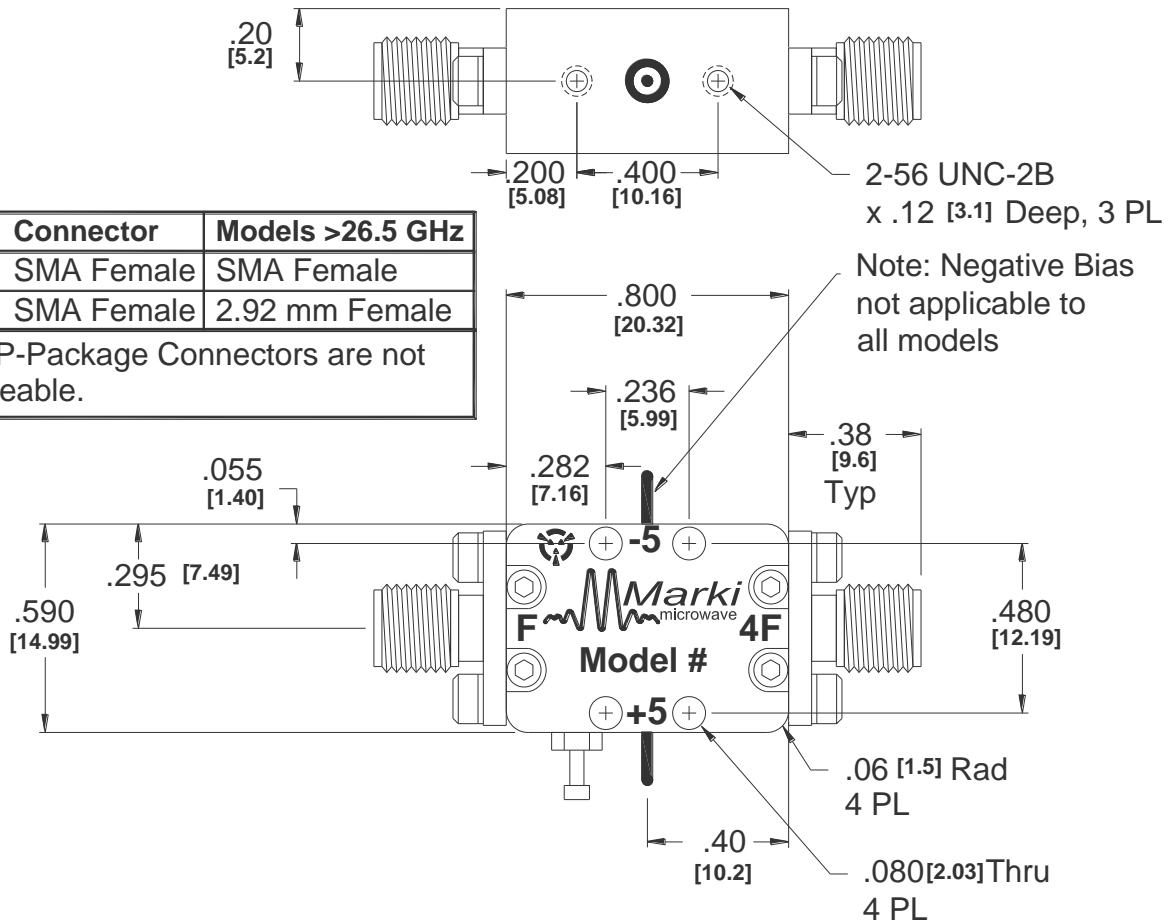

215 Vineyard Court, Morgan Hill, CA 95037
 PHONE (408) 778-4200 FAX (408) 778-4300
 Website: MarkiMicrowave.com

Port	Connector	Models >26.5 GHz
F	SMA Female	SMA Female
4F	SMA Female	2.92 mm Female
Note: P-Package Connectors are not removeable.		

It is recommended that the negative bias be applied before or concurrent with the positive bias.

P-Style Amplified-Quadrupler Outline

Projection		XXX=±.005 XX=±.02
	Inch [mm]	