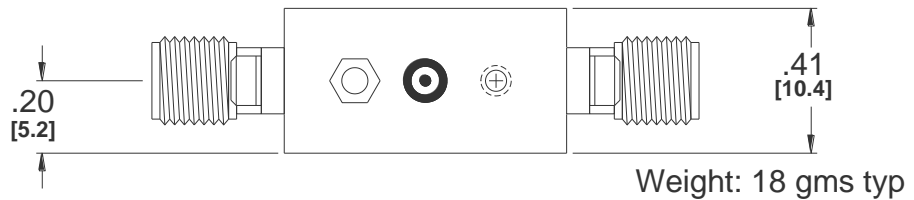

215 Vineyard Court, Morgan Hill, CA 95037
 PHONE (408) 778-4200 FAX (408) 778-4300
 Website: MarkiMicrowave.com

Port	Connector	Models >26.5 GHz
F	SMA Female	SMA Female
4F	SMA Female	2.92 mm Female
Note: P-Package Connectors are not removeable.		

It is recommended that the negative bias be applied before or concurrent with the positive bias.

P-Style Amplified-Quadrupler Outline

Projection		XXX=±.005 XX=±.02
	Inch [mm]	