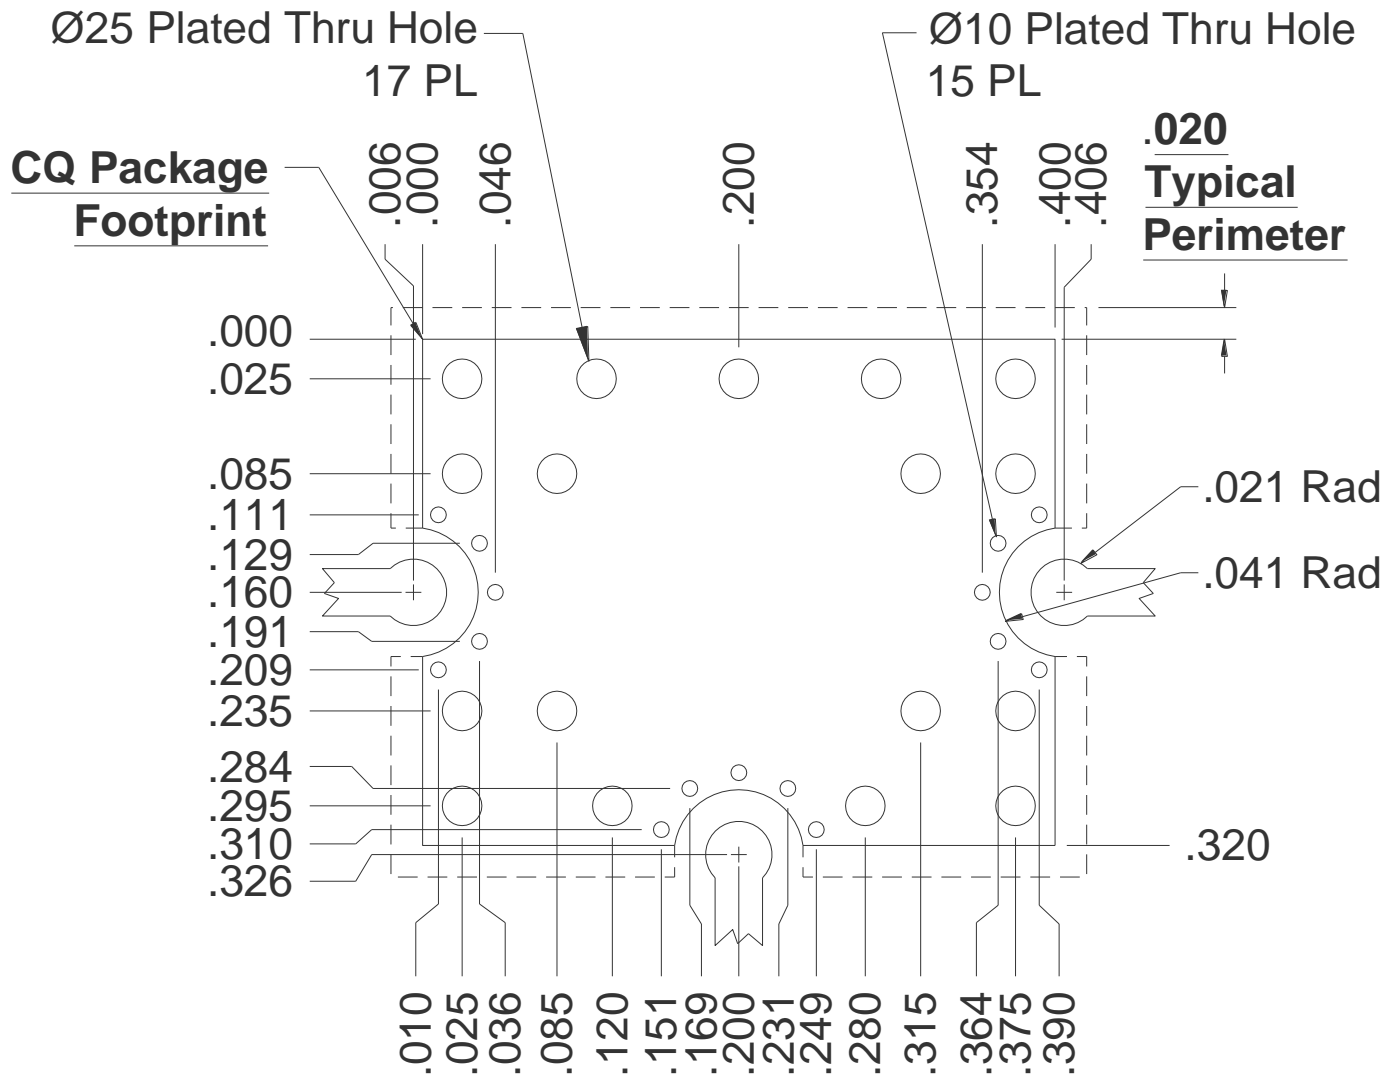

215 Vineyard Court  
 Morgan Hill, CA 95037  
 Phone (408) 778-4200  
 FAX (408) 778-4300  
[Website: MarkiMicrowave.com](http://Website: MarkiMicrowave.com)

CQ-Package Surface-Mount System Circuit Footprint

A trace only for the applicable IF is required.

[Click here for a dxf of the above layout.](#)