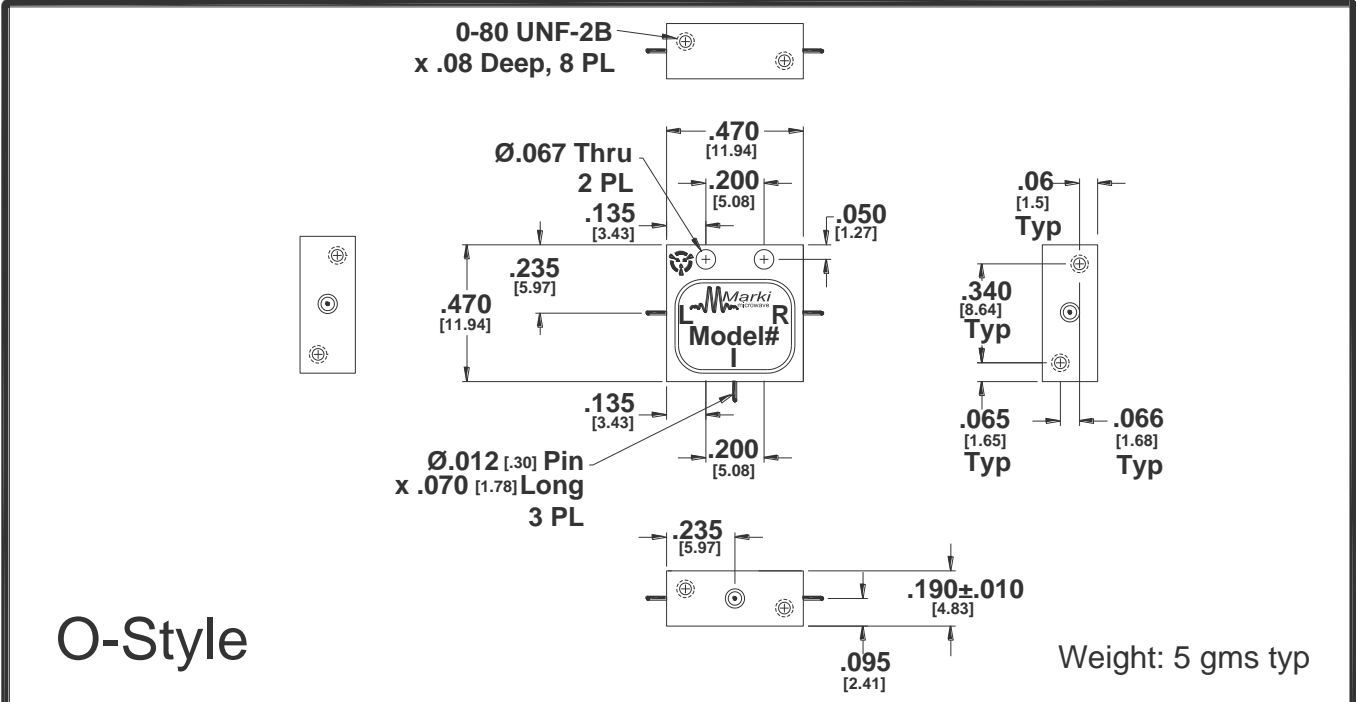

215 Vineyard Court, Morgan Hill, CA 95037
 PHONE (408) 778-4200 FAX (408) 778-4300
 Website: MarkiMicrowave.com

O/OC-Style Mixer Outlines

Projection		XXX=±.005 XX=±.02