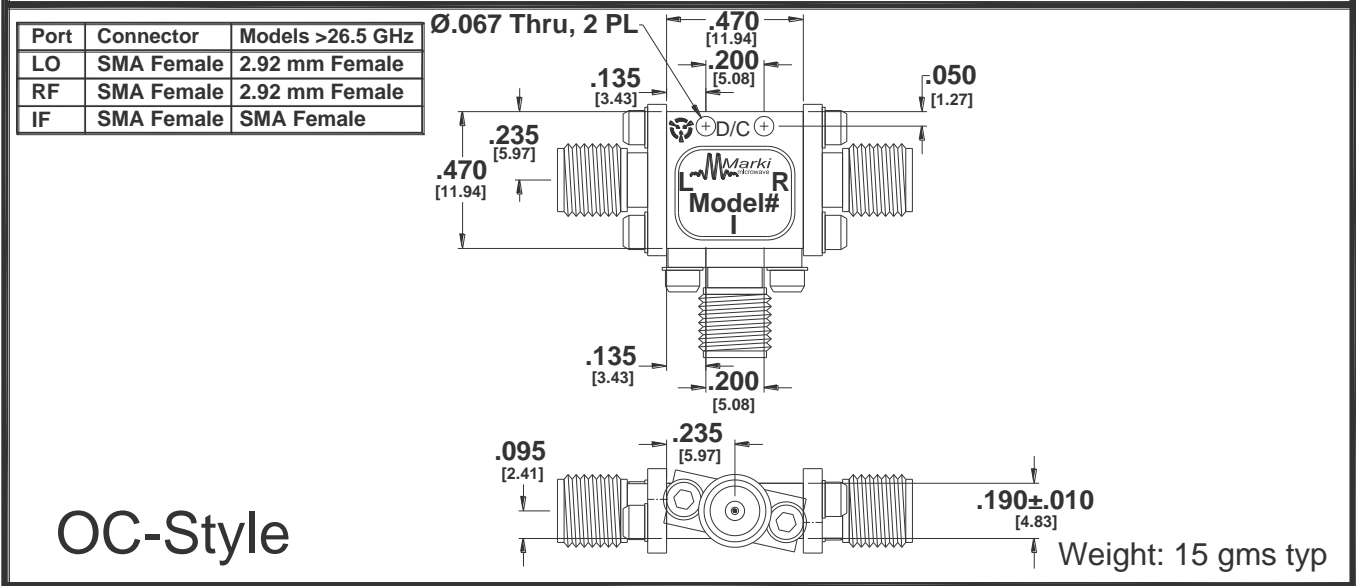

215 Vineyard Court, Morgan Hill, CA 95037
 PHONE (408) 778-4200 FAX (408) 778-4300
 Website: MarkiMicrowave.com

O/OC-Style Mixer Outlines

Projection		XXX=±.005 XX=±.02