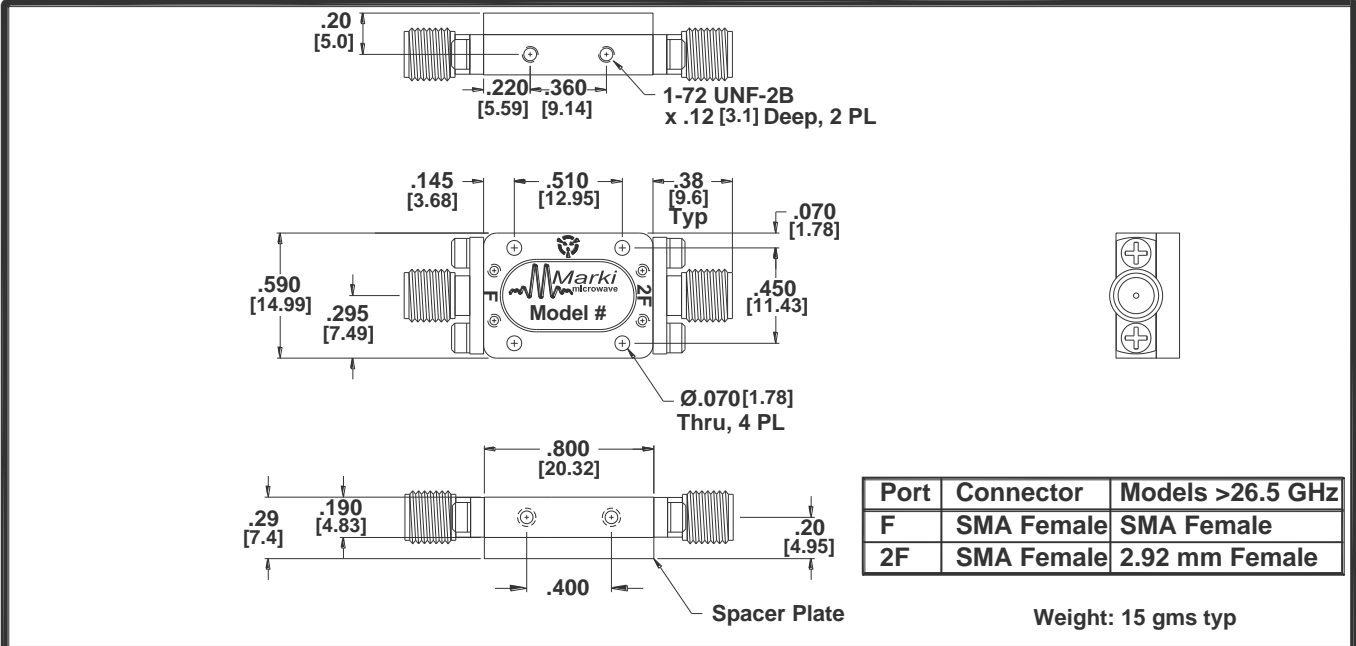

215 Vineyard Court, Morgan Hill, CA 95037
 PHONE (408) 778-4200 FAX (408) 778-4300
 Website: MarkiMicrowave.com

B-Style Doubler Outline

| Projection | XXX=±.005 XX=±.02 |
|------------|----------------------|
| | |