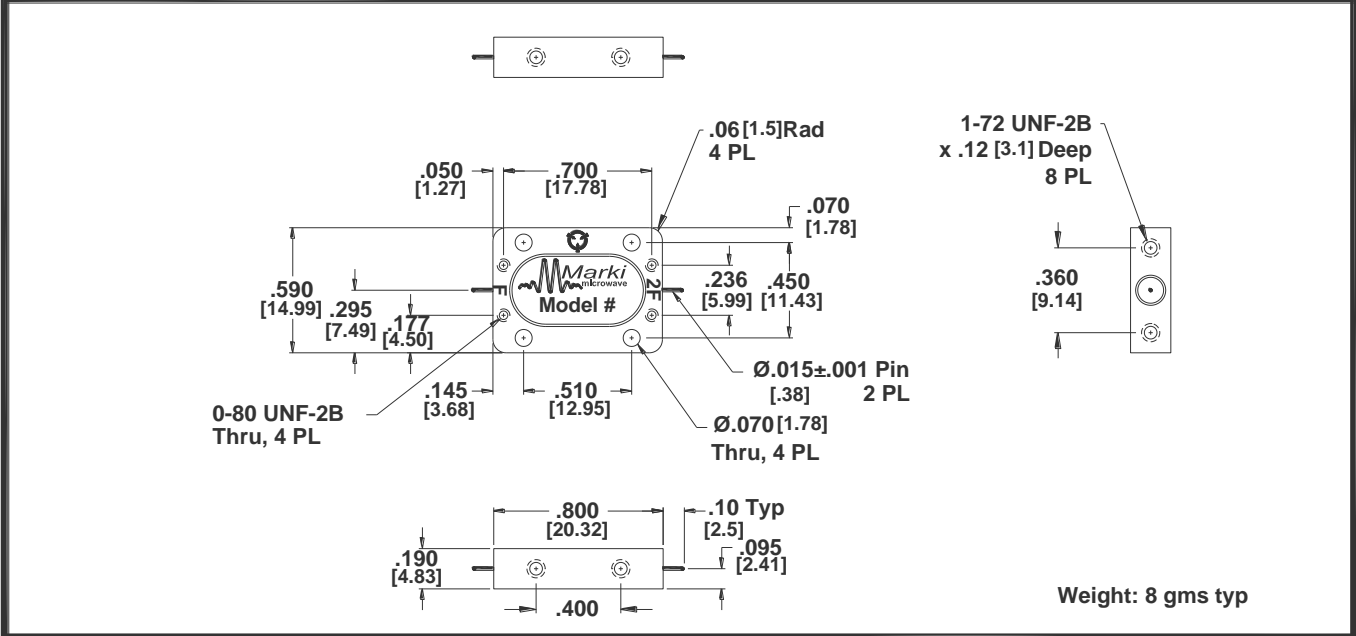

215 Vineyard Court, Morgan Hill, CA 95037
 PHONE (408) 778-4200 FAX (408) 778-4300
 Website: MarkiMicrowave.com

B-Style Doubler Outline

| Projection | XXX=±.005 XX=±.02 |
|------------|----------------------|
| | |